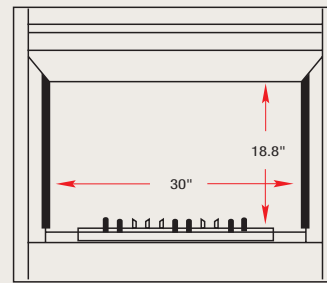

### Cabinets for BF33 Firebox

Flat Wall	Corner
BC333601 - Oak	BCC333604 - Oak
BC3336W2 - White	BCC3336W5 - White
BC3336U3 - Unfinished	BCC3336U6 - Unfinished

(1) Protected by U.S. Patents 4,965,707, 5,642,580, 6,162,047, 6,269,567, 6,615,519. Canadian Patents 2,175,442, 2,310,414. Further patents pending.

### Specifications for BF33 Firebox

Front View

Viewing Area

Top View

Side View