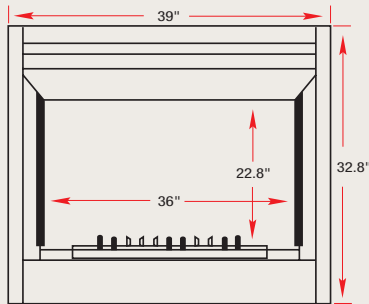

BF39DX firebox shown with optional glass door (BFD00R39BLK) and optional black 3-piece trim (BFKIT39BLK)

Specifications for BF39 firebox

Model	Description	Volts	Watts	BTU	Total Amps	Weight (lb/kg)
BF39ST	New improved firebox, with realistic flame image. Built-in manual switches—flame only and full heat setting. Note: please order remote control and/or wall thermostat from "Control Options" section (below).	120 240 / 208	1440 2700 / 2100	5000 9200 / 7200	12.0 11.3 / 10.1	83 / 36
BF39DX	New improved firebox with simulated refractory brick interior and realistic flame image. Built-in manual switches—flame only and full heat setting. Note: please order remote control and/or wall thermostat from "Control Options" section (below).	120 240 / 208	1440 2700 / 2100	5000 9200 / 7200	12.0 11.3 / 10.1	83 / 36
BF392SD	2-sided firebox , with realistic flame image, includes three stage remote. Built-in manual switches—flame only, half heat, full heat.	120	1500	5100	12.5	112 / 50
Control Options						
BFRC-KIT	3-stage remote control kit, flame only, half heat, full heat (includes control module & hand held transmitter), field installable.					0.5 / 0.23
TS901	Ivory - Wall mount thermostat, field installable.					0.5 / 0.23
TS901W	White - Wall mount thermostat, field installable.					0.5 / 0.23
BFPLUGE ⁽²⁾	Plug kit includes 7' cord (approx.) and plug, field installable for use at 120V setting only. (Wall thermostat option not available with plug kit.)					0.5 / 0.23

Specifications for BF39 Firebox

Front View / Viewing Area

Top View

Side View

Specifications for BF39 2-sided Firebox

Front View / Viewing Area

Top View

Side View

Framing Dimensions for BF39 Firebox

Framing Dimensions for BF39 2-sided Firebox